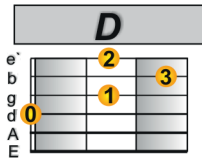

Play like „Let`s have a party

Das Arrangement lässt sich sehr gut für z.B eine 2te Gitarre mit diesen Akkorden begleiten.

Ablauf:

```

| A | A | A | A |
| D | D | A | A |
| E | D | E | A |
  
```

Hier ist das Arrangement

First system of the arrangement, featuring the A chord. It includes a treble clef staff with a key signature of two sharps (F# and C#) and a common time signature. The guitar tablature below shows the fret numbers for each string.

2	2	0	0	2	3	0	0	2	3	0	0	2	2	0	0
---	---	---	---	---	---	---	---	---	---	---	---	---	---	---	---

Second system of the arrangement, featuring the D and A chords. It includes a treble clef staff with a key signature of two sharps (F# and C#) and a common time signature. The guitar tablature below shows the fret numbers for each string.

2	2	4	2	2	2	4	2	2	2	4	2	2	2	4	2
---	---	---	---	---	---	---	---	---	---	---	---	---	---	---	---

Third system of the arrangement, featuring the E, D, and A chords. It includes a treble clef staff with a key signature of two sharps (F# and C#) and a common time signature. The guitar tablature below shows the fret numbers for each string.