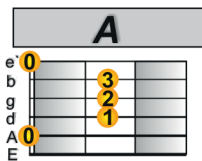

Play like „Let`s have a party

Das Arrangement lässt sich sehr gut für z.B eine 2te Gitarre mit diesen Akkorden begleiten.

Ablauf:

```
| A | A | A | A |
| D | D | A | A |
| E | D | E | A |
```

Hier ist das Arrangement

First system of the arrangement, featuring the A chord. It includes a treble clef staff with a key signature of two sharps (F# and C#) and a common time signature. The guitar tablature below shows the fret numbers for each string.

2	2	0	0	2	3	0	0	2	3	0	0	2	2	0	0

Second system of the arrangement, featuring the D and A chords. It includes a treble clef staff with a key signature of two sharps (F# and C#) and a common time signature. The guitar tablature below shows the fret numbers for each string.

2	2	4	2	2	2	4	2	2	2	4	2	2	2	4	2

Third system of the arrangement, featuring the E, D, and A chords. It includes a treble clef staff with a key signature of two sharps (F# and C#) and a common time signature. The guitar tablature below shows the fret numbers for each string.

2	2	4	2	2	2	4	2	0	0	0	0	2	2	4	2