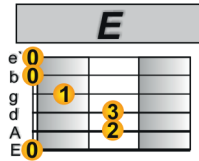

Play like „Let`s have a party

Das Arrangement lässt sich sehr gut für z.B eine 2te Gitarre mit diesen Akkorden begleiten.

Ablauf:

```

| A | A | A | A |
| D | D | A | A |
| E | D | E | A |
  
```

Hier ist das Arrangement

First system of the arrangement, featuring the A chord. It includes a treble clef staff with a key signature of two sharps (F# and C#) and a common time signature. The guitar tablature below shows the fret numbers for each string.

2	2	0	0	2	3	0	0	2	3	0	0	2	2	0	0
---	---	---	---	---	---	---	---	---	---	---	---	---	---	---	---

Second system of the arrangement, featuring the D and A chords. It includes a treble clef staff with a key signature of two sharps (F# and C#) and a common time signature. The guitar tablature below shows the fret numbers for each string.

2	2	4	2	2	2	4	2	2	2	4	2	2	2	4	2
---	---	---	---	---	---	---	---	---	---	---	---	---	---	---	---

Third system of the arrangement, featuring the E, D, and A chords. It includes a treble clef staff with a key signature of two sharps (F# and C#) and a common time signature. The guitar tablature below shows the fret numbers for each string.